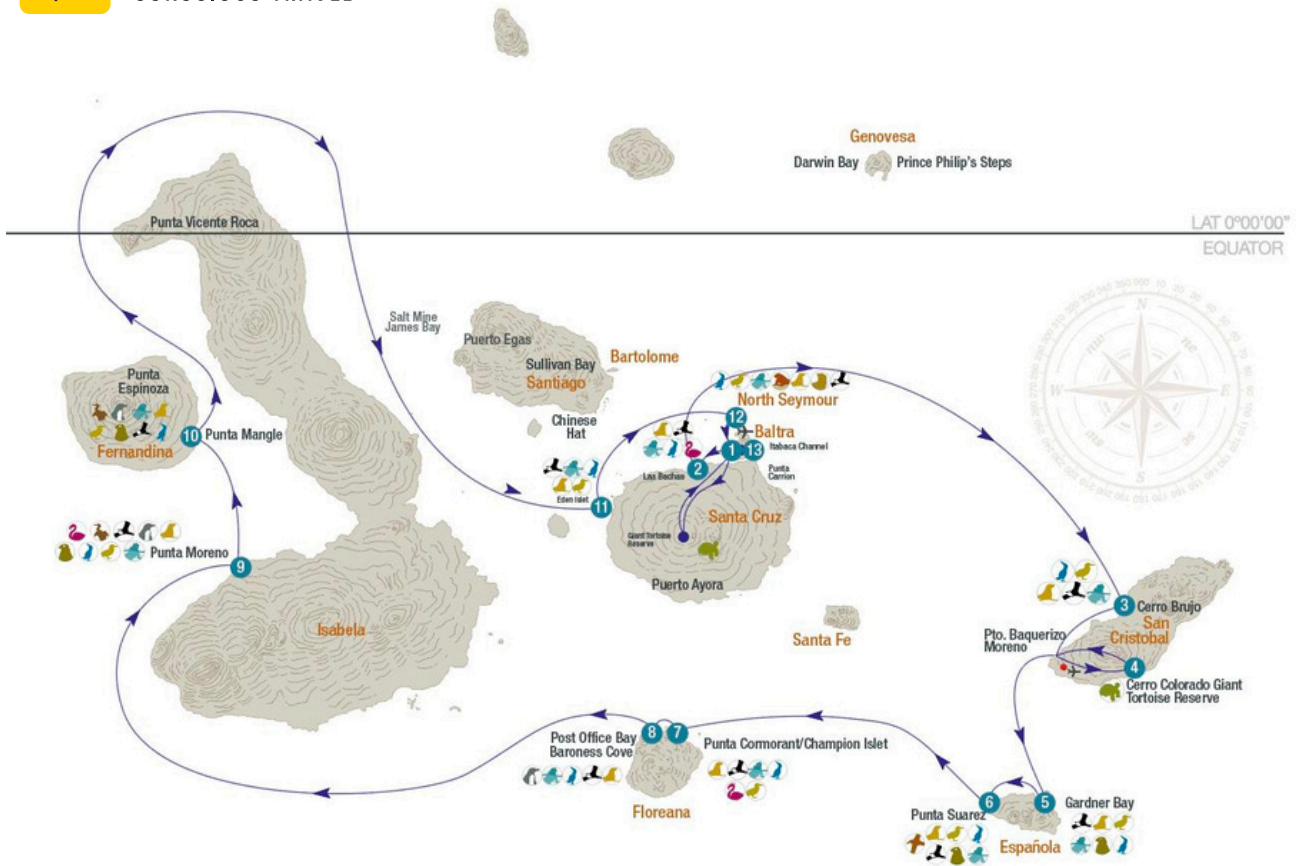

GREEN PLANET EXPEDITIONS

CONSCIOUS TRAVEL

	AM VISITS	ISLAND	AQUATIC ACTIVITIES	PM VISITS	ISLAND	AQUATIC ACTIVITIES	HIGHLIGHTS
Friday	1 Baltra Airport Santa Cruz	Baltra Island Santa Cruz Island		2 Las Bachas	Santa Cruz Island		Española & North Seymour
Saturday	3 Cerro Brujo	San Cristobal Island		4 Cerro Colorado	San Cristobal Island		
Sunday	5 Gardner Bay	Española Island		6 Punta Suarez	Española Island		
Monday	7 Punta Cormorant	Floreana Island		8 Post Office Bay	Floreana Island		
Tuesday	9 Punta Moreno	Isabela Island		10 Punta Mangle	Fernandina Island		
Wednesday	11 Eden Islet	Santa Cruz Island		12 North Seymour	North Seymour		
Thursday	13 Baltra Airport	Baltra Island	-----				

is itinerary is a guide only. Our route and programme varies according to National Park policies and regulators, weather conditions, seasonal changes, safety reasons and the wildlife we encounter.

- Aquatic activities:
- Snorkelling
 - Panga Ride
 - Kayaking
 - Glass-bottom boat
 - Beach
 - Swimming